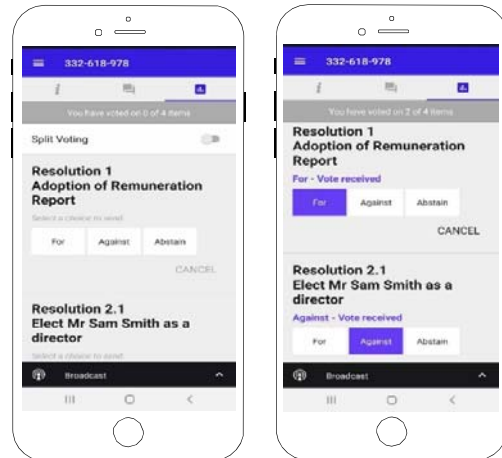

To Vote

If you would like to cast a vote:

1. When the Chair declares the polls open, the resolutions and voting choices will appear.
2. Press the option corresponding with the way in which you wish to vote.
3. Once the option has been selected, the vote will appear in blue.
4. If you change your mind and wish to change your vote, you can simply press the new vote or cancel your vote at any time before the Chair closes the polls.
5. Upon conclusion of the meeting the home screen will be updated to state that the meeting is now closed.