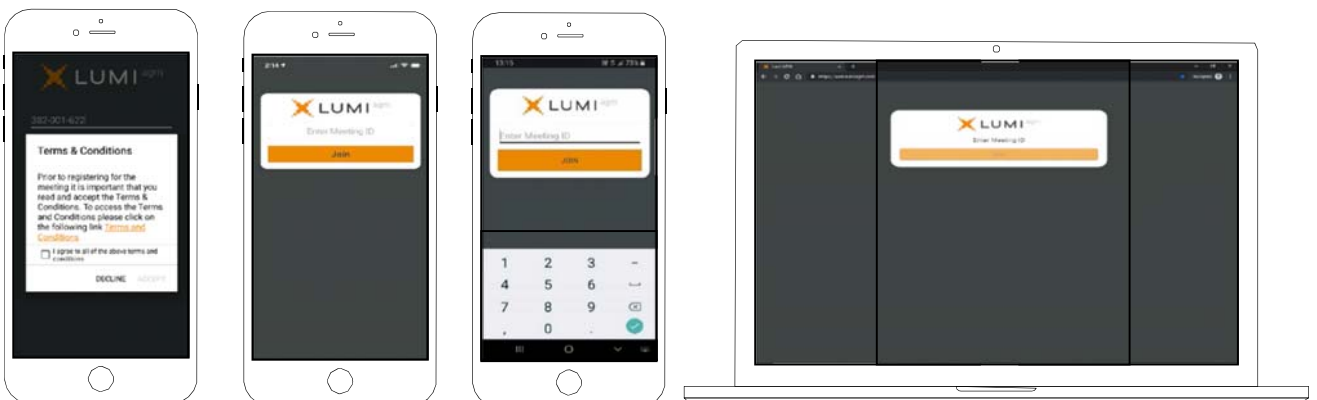

Alternatively, Lumi AGM can be accessed using any web browser on a PC, tablet or smartphone device. To use this method, please go to <https://web.lumiagm.com>.

To log in to the portal, you will need the following information:

Meeting ID: 379-453-410

Australian Residents Username - **Voting Access Code (VAC*)** and **Password** (postcode of your registered address) *Voting Access Code (VAC) can be located on the first page of your proxy form or on your notice of meeting email)

Overseas Residents Username - **Voting Access Code (VAC*)** and **Password** (three character country code e.g. New Zealand – NZL. A full list of country codes can be found at the end of this guide.) *Voting Access Code (VAC) can be located on the first page of your proxy form or on your notice of meeting email). A full list of country codes can be found at the end of this guide.

Appointed Proxy To receive your Username and Password, please contact our share registry, Boardroom Pty Ltd on **1300 737 760** or **+61 2 9290 9600** between 8:30am to 5:30pm (AEST) Monday to Friday the day before the meeting.

To join the meeting, you will be required to enter the above unique 9 digit meeting ID and select ‘Join’. To proceed to registration, you will be asked to read and accept the terms and conditions.